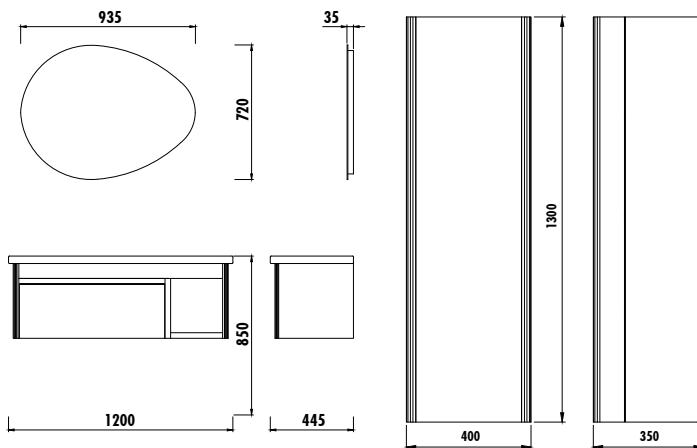

TECHNICAL DRAWING

SPECIFICATIONS

creavit.com.tr /creavitTurkiye

Creavit keeps its rights of making any change to the products.