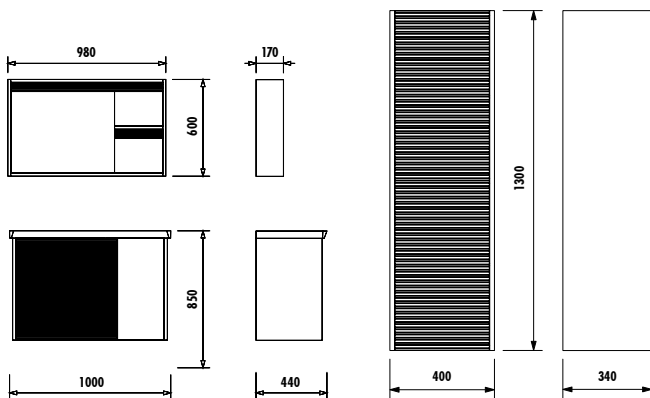

TECHNICAL DRAWING

SPECIFICATIONS

creavit.com.tr /creavitTurkiye

Creavit keeps its rights of making any change to the products.

Quality Management System

Customer Satisfaction Certificate

Environmental Management System

LGA

Germany Accreditation Certificate

kiwa

Netherlands Accreditation Certificate

GOST - R

Russia Accreditation Certificate

UkrSEPRO

Ukraine Accreditation Certificate

Israel Accreditation Certificate

Nigeria Accreditation Certificate

European Accreditation Certificate

Turkish Accreditation Certificate